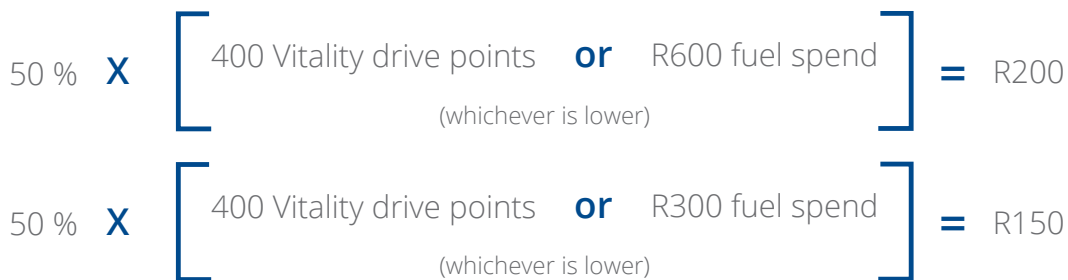

03

Swipe your Vitality drive card

Swipe your Vitality drive card when you fill up at a participating BP or Shell service station.

We calculate your fuel rewards each month using the calculation below

For example:

HOW TO MAXIMISE YOUR FUEL REWARDS:

01 | Increase your rewards percentage

You can increase your rewards percentage by adding home cover of at least R250 000 to your Plan and completing a Tiger Wheel & Tyre Annual MultiPoint check. The tables below show how you can earn a higher rewards percentage