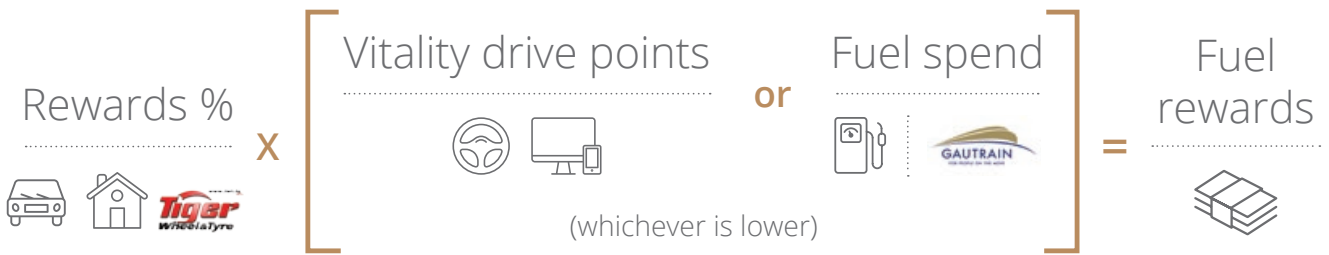

03

Swipe your Vitality drive card

Swipe your Vitality drive card when you fill up at a participating BP or Shell service station.

We calculate your fuel rewards each month using the calculation below

For example:

HOW TO MAXIMISE YOUR FUEL REWARDS:

01 | Increase your rewards percentage

You can increase your rewards percentage by adding home cover of at least R250 000 to your Plan and completing a Tiger Wheel & Tyre Annual MultiPoint check. The tables below show how you can earn a higher rewards percentage